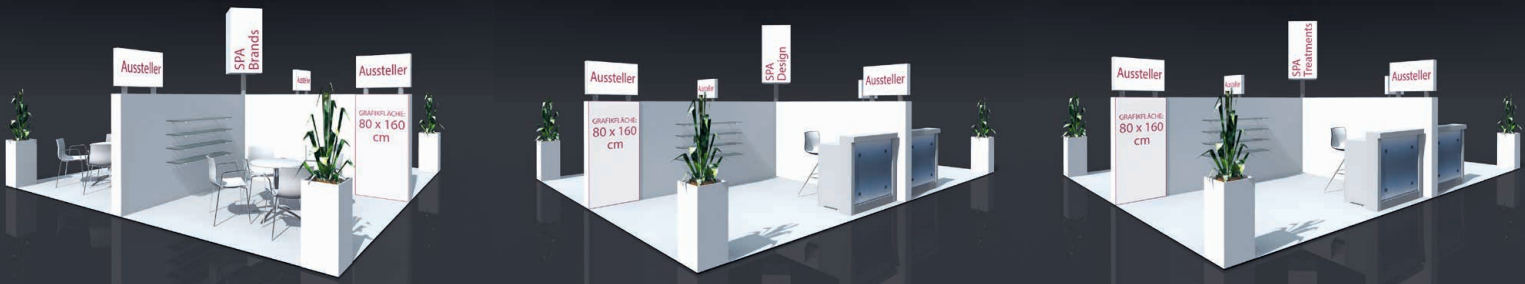

As part of
BEAUTY DÜSSELDORF
29. - 31.3.2019

Your benefits at a glance

- Mention in press and advertising documentation, as well as on social media channels
- Use of the entire infrastructure (e.g. back office, lockable safe deposit boxes, shower, kitchenette)
- Logo on the sponsor board

- Sylvia Glückert
+49 89 74160778
info@well-consult.de
www.well-consult.de

More information:
www.beauty-duesseldorf.com

HALL 9 +++ SPA BRANDS +++ SPA DESIGN +++ SPA TREATMENTS

Basic configuration

- wall elements, white, high gloss, height 160 cm
- vinyl flooring, white
- alu truss with spotlights
- exhibitor name, standard lettering
- 1pc digital print 800 x 1,600 mm (panel format)
- 4pcs glass shelving units, 1,500 x 300 mm
- 1 flower decoration
- electricity access 3.3 KW, incl. socket and consumption
- daily stand cleaning
- SPA DESIGN: 1pc counter desk, 1pc barstool
- SPA BRANDS: 1pc table, 4pcs chairs, 1pc filing cabinet white, 80 cm high, lockable
- SPA TREATMENTS: 1pc counter desk, 1pc barstool