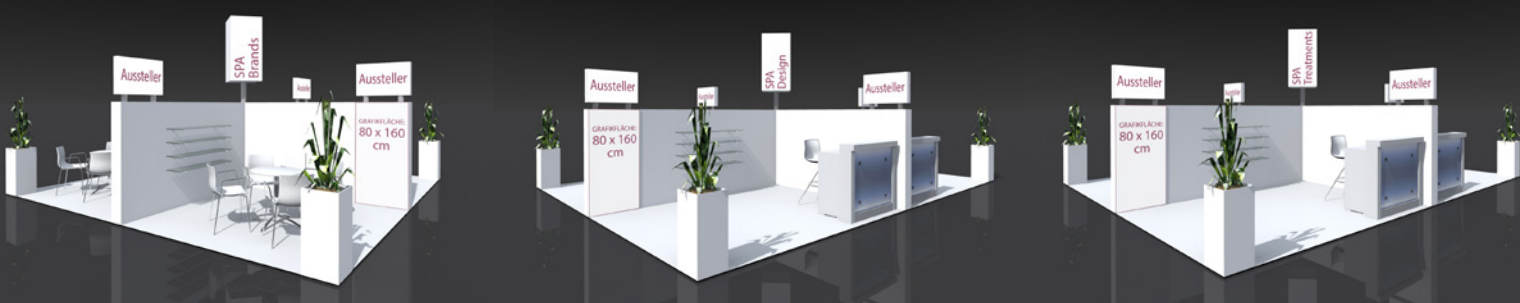

HALL 9 +++ SPA BRANDS +++ SPA DESIGN +++ SPA TREATMENTS

Basic configuration

- wall elements, white, high gloss, height 1.60 cm
- vinyl flooring, white
- alu truss with spotlights
- exhibitor name, standard lettering
- 1pc digital print 800 x 1.600 mm (panel format)
- 4pcs glass shelving units, 1.500 x 300 mm
- 1 flower decoration
- electricity access 3.3 KW, incl. socket and consumption
- daily stand cleaning
- SPA DESIGN: 1pc counter desk, 1pc barstool
- SPA BRANDS: 1pc table, 4pcs chairs, 1pc filing cabinet
- SPA TREATMENTS: 1pc counter desk, 1pc barstool